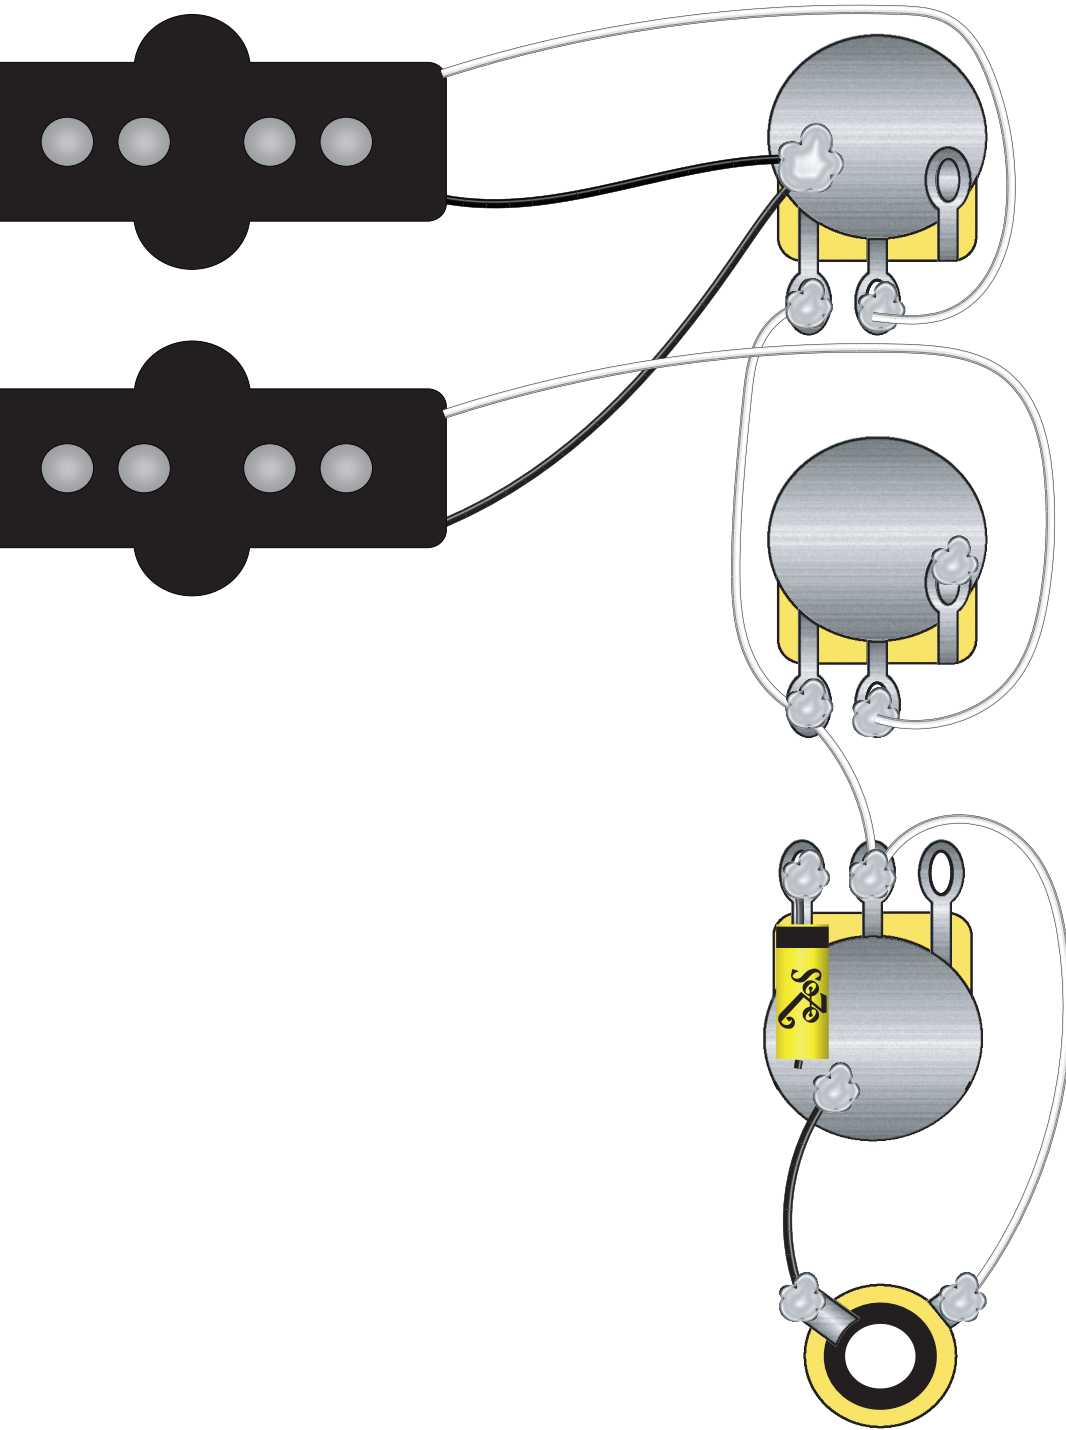

# J - Bass

Darkmoon Pickups®

<https://darkmoon.nyc/>

 - Solder joint

\*All bare wired from pickups go to ground