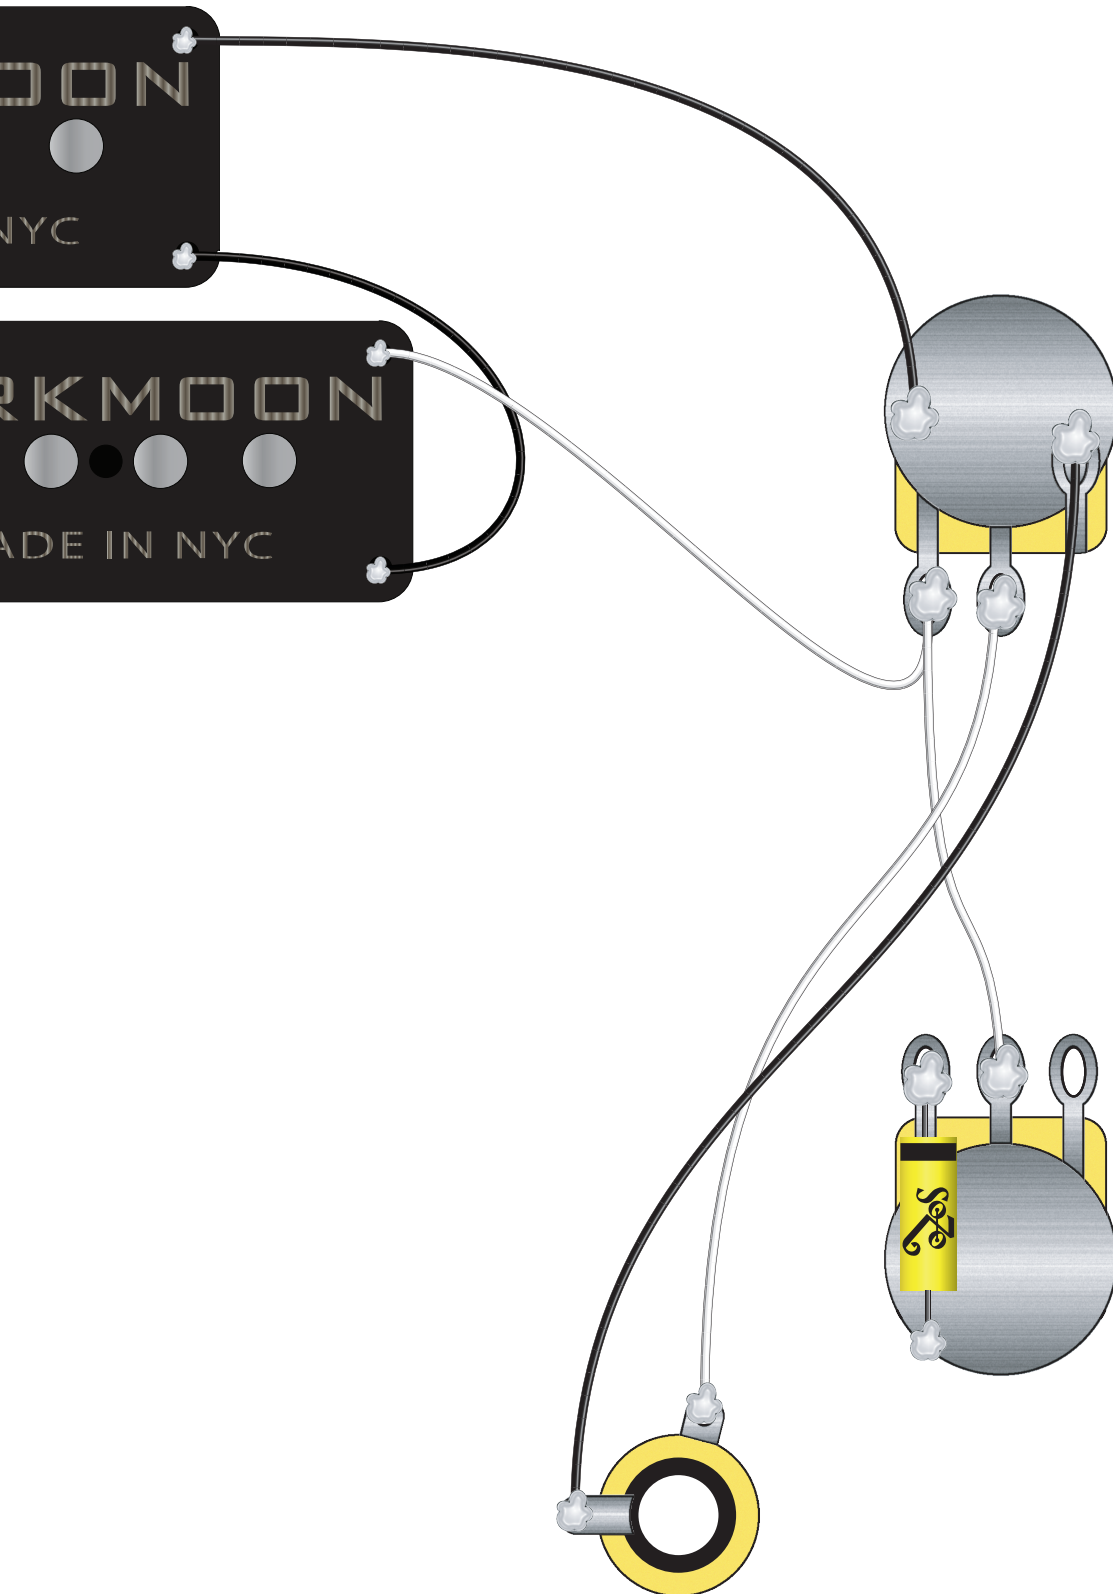

# P - Bass

Darkmoon Pickups®

<https://darkmoon.nyc/>

 - Solder joint

\*All bare wired from pickups go to ground