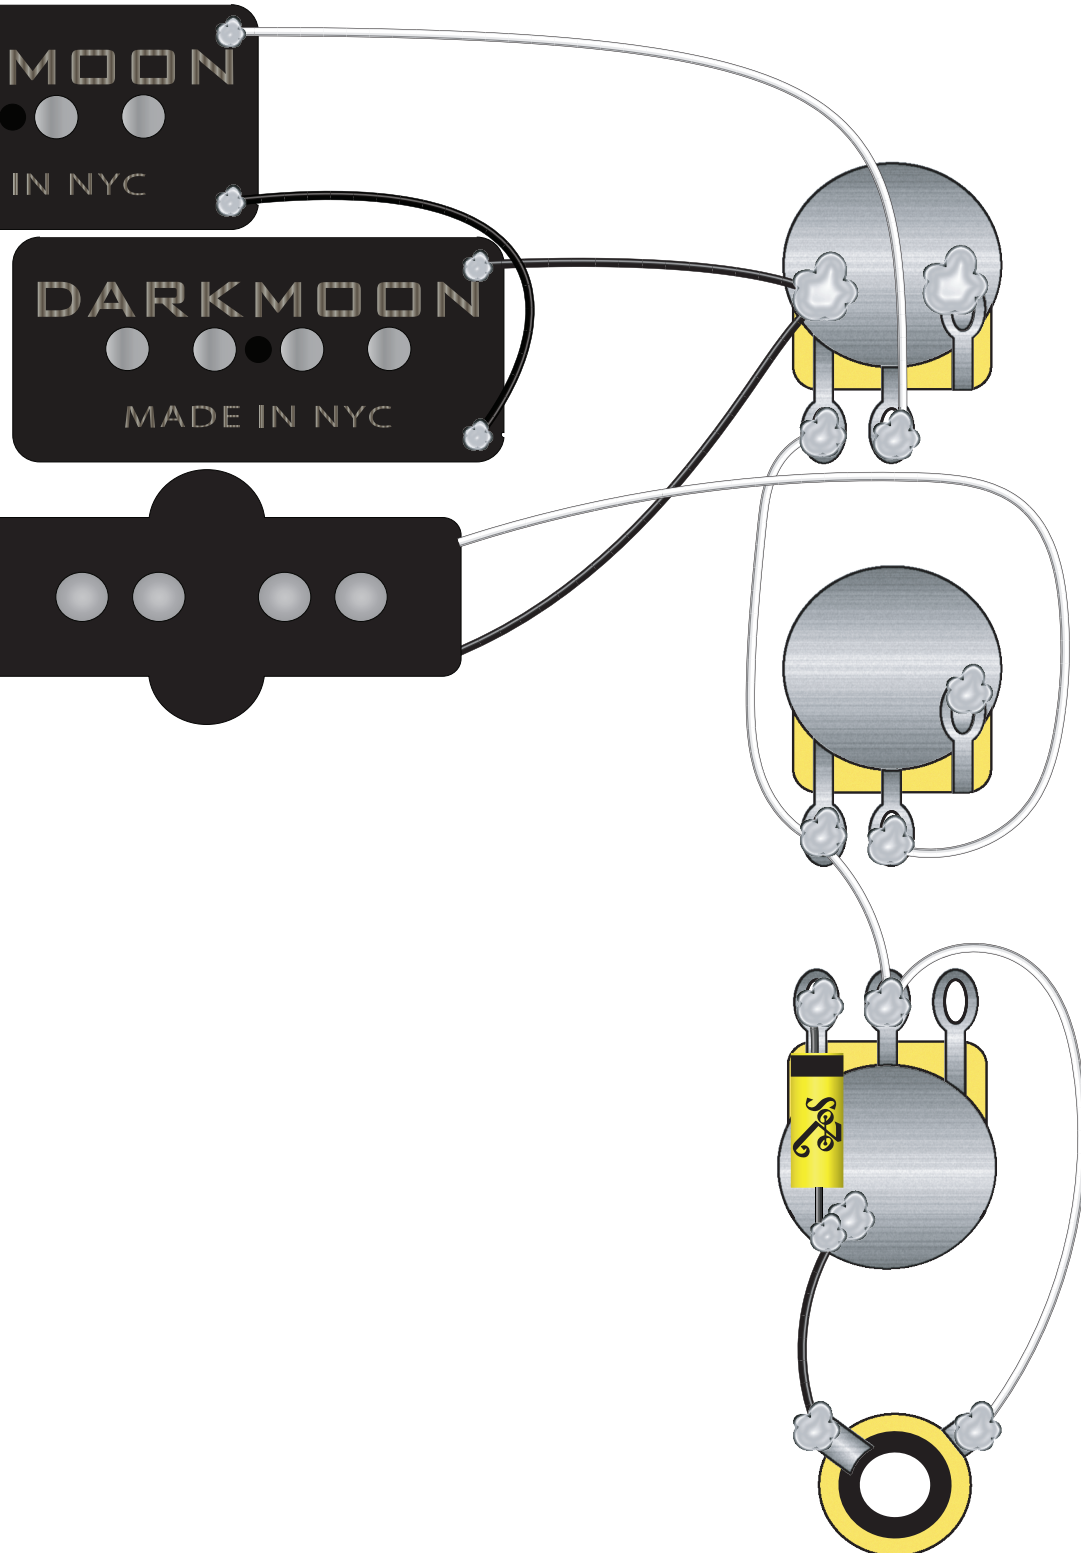

# PJ - Bass

Darkmoon Pickups®

<https://darkmoon.nyc/>

 - Solder joint

\*All bare wired from pickups go to ground