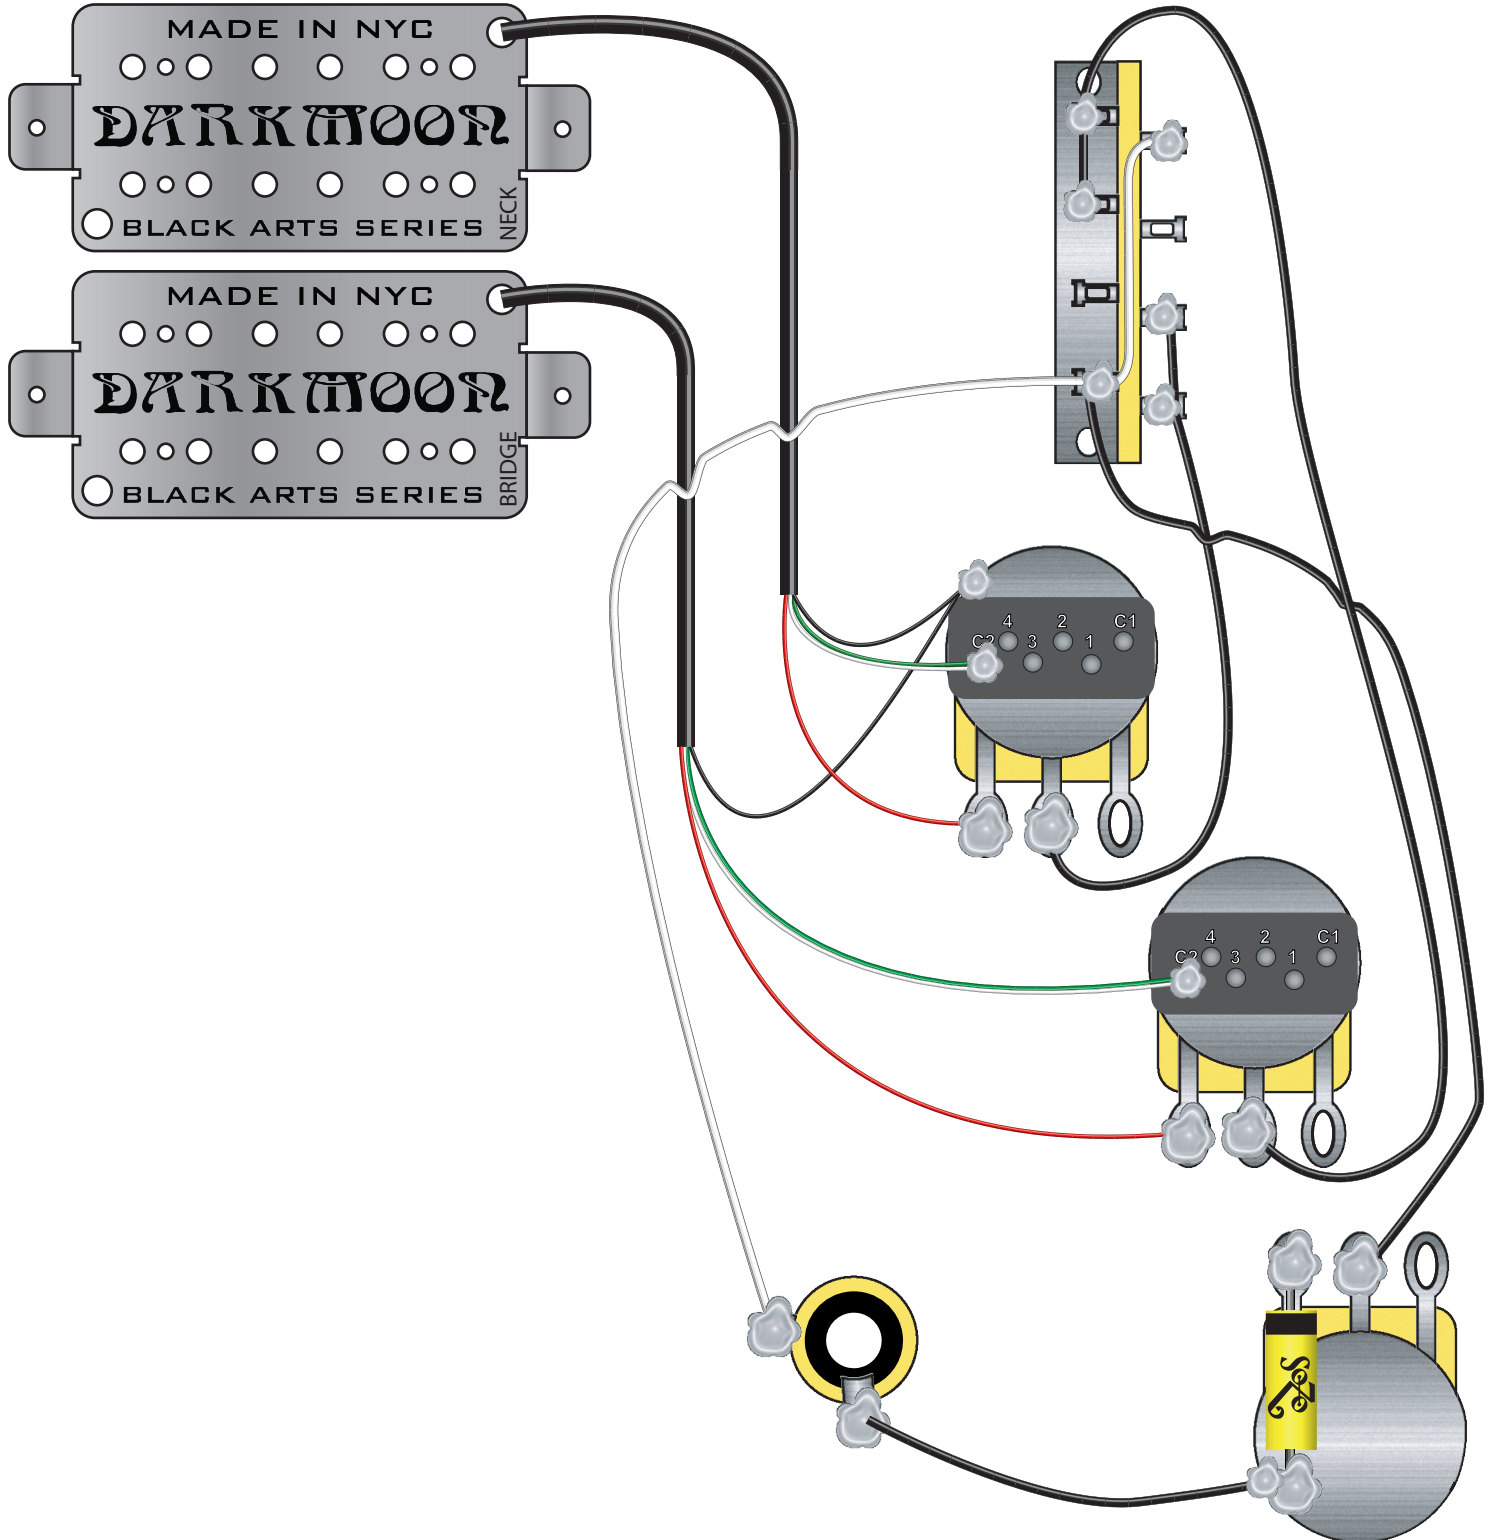

Super Strat wiring diagram

Darkmoon Pickups®

<https://darkmoon.nyc/>

 - Solder joint

*All bare wired from pickups go to ground