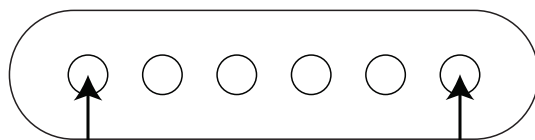

# Pickup spacing measuring tool

Measure Polepieces from E to e

Fold along this line

Starting point

49.2mm  
Standard

53mm  
F-Spaced

Darkmoon Pickups NYC® |  
[www.darkmoon.nyc](http://www.darkmoon.nyc)

When printing, be sure to select "Original Size" in portrait mode.